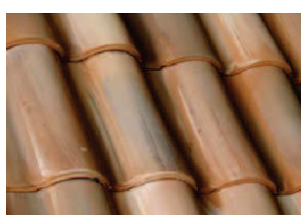

Material: 100% clay brick extruded and fired at 1 832 °F.
Note: All weights and dimensions are approximate. Variations may occur.

Colors

Terracotta

Brown

Canyon Red

Chipinque

Copenhagen

Lubeck