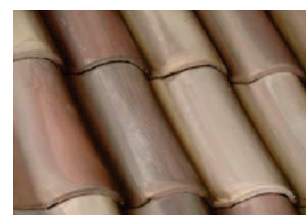

LABASA
Laminados de Barro,
S.A. de C.V.

Danish Tile

Dimensions	Width 16 in Length 9 5/8 in
Tiles per 100 sq ft	128
Nominal weight	4,65 lb
Water absorption	13% maximum individual
Slope	14° or 25%
Pieces per pallet	320
Accessories	Ridge cap, End cap, Gable rake, Two ways, Three ways, Four ways and Bird stop
Colors	Terracotta, Brown, Woodlands, Lubeck, Canyon red, Sienna, Copenhagen, Sydnee, Chipinque.

Material: 100% clay brick extruded and fired at 1 832 °F.
Note: All weights and dimensions are approximate. Variations may occur.

Colors

Woodlands