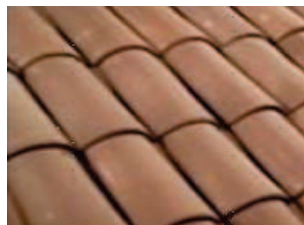

LABASA
Laminados de Barro,
S.A. de C.V.

Half Barrel

Dimensions	Length 15 3/4 in Width a) 7 3/4 in Width b) 6 5/8 in
Tiles per 100 sq ft	245
Nominal weight	3,97 lb
Water absorption	13% maximum individual
Slope	14° or 25%
Pieces per pallet	540
Accesories	Ridge cap, End cap, Gable rake, Two ways, Three ways, Four ways and Bird stop
Colors	Terracotta, Brown, Red wine, Montpellier, Malaga, Cimarrón, Taxco, Tahiti, Autumn Antique, Encino, Chaparral, Red Antique, Red Antique Dark, Brown Antique Dark, Antique white, Brown antique, Spot black special, Bentsen lake, Horizon, Red wine antique, Red wine antique dark.

Material: 100% clay brick extruded and fired at 1 832 °F.

Note: All weights and dimensions are approximate. Variations may occur.

Colors

Terracotta

Brown

Red Wine

Red Antique