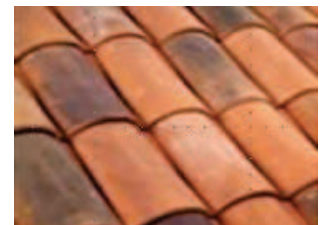

LABASA
Laminados de Barro,
S.A. de C.V.

Half Barrel

Dimensions	Length 15 3/4 in Width a) 7 3/4 in Width b) 6 5/8 in
Tiles per 100 sq ft	245
Nominal weight	3,97 lb
Water absorption	13% maximum individual
Slope	14° or 25%
Pieces per pallet	540
Accesories	Ridge cap, End cap, Gable rake, Two ways, Three ways, Four ways and Bird stop
Colors	Terracotta, Brown, Red wine, Montpellier, Malaga, Cimarrón, Taxco, Tahiti, Autumn Antique, Encino, Chaparral, Red Antique, Red Antique Dark, Brown Antique Dark, Antique white, Brown antique, Spot black special, Bentsen lake, Horizon, Red wine antique, Red wine antique dark.

Material: 100% clay brick extruded and fired at 1 832 °F.

Note: All weights and dimensions are approximate. Variations may occur.

Colors

Terracotta

Brown

Red Wine

Red Antique